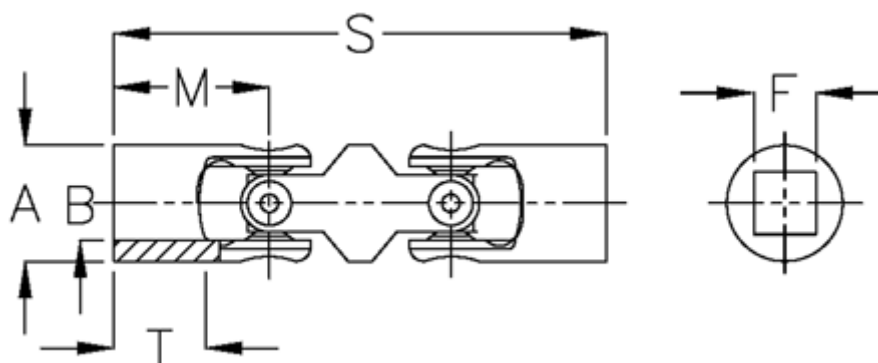

Data Sheet

Article number: 07663304

Description: Double cross joint w/needle bearing
0.663.304

Measures

A	= 63
F	= 32
M	= 83
MD max N m	= 250
s	= 238
T	= 50